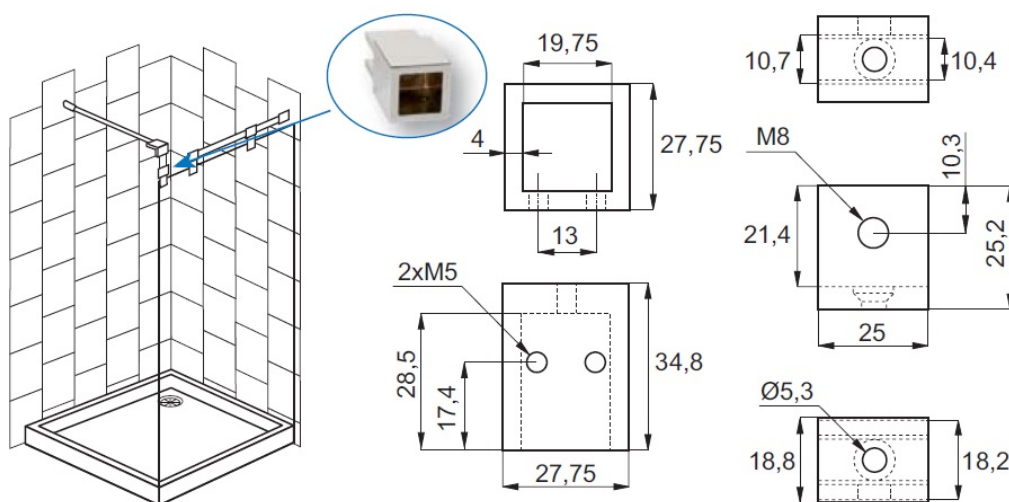

PRODUCT SHEET

Description:

Bar To Glass Ceiling Bracket,F/19x19mm Square Tube,SS-Look,8 -10mm Glass

Item number:

15.24.306-5

Units	Box	Carton	HS Code	Barcode
Pcs.		50	8302419000	 5704866476058

SISO A/S

Mileparken 11
DK-2740 Skovlunde
Denmark
VAT: DK 24786013